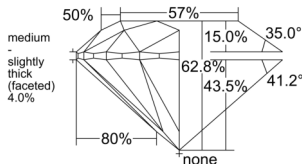

GIA®

FACSIMILE

GIA REPORT 5516329586

Verify this report at GIA.edu

GIA NATURAL DIAMOND DOSSIER®

February 12, 2025
GIA Report Number 5516329586
Shape and Cutting Style ..... Round Brilliant
Measurements ..... 4.39 - 4.42 x 2.77 mm

GRADING RESULTS

Carat Weight ..... 0.33 carat
Color Grade I
Clarity Grade VVS2
Cut Grade ..... Excellent

ADDITIONAL GRADING INFORMATION

Polish ..... Excellent
Symmetry ..... Excellent
Fluorescence ..... Medium Blue
Clarity Characteristics ..... Pinpoint, Cloud
Inscription(s): GIA 5516329586

PROPORTIONS

Profile to actual proportions

GRADING SCALES

GIA COLOR SCALE

COLORESS	D
	E
	F
	G
	H
	I
	J
NEAR COLORESS	K
	L
FANIT	M
	N
	O
	P
VERY LIGHT	Q
	R
	S
	T
	U
	V
	W
	X
	Y
LIGHT	Z

GIA CLARITY SCALE

	FLAWLESS
	INTERNALLY FLAWLESS
VERY VERY SLIGHTLY INCLUDED	VVS₁
	VVS₂
VERY SLIGHTLY INCLUDED	VS₁
	VS₂
SLIGHTLY INCLUDED	SI₁
	SI₂
INCLUDED	I₁
	I₂
	I₃

GIA CUT SCALE

	EXCELLENT
	VERY GOOD
	GOOD
	FAIR
	POOR