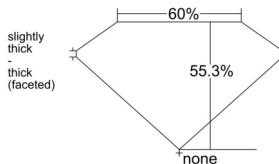

GIA®

FACSIMILE

GIA REPORT 5516261771

Verify this report at GIA.edu

GIA NATURAL DIAMOND DOSSIER®

January 22, 2025
GIA Report Number 5516261771
Shape and Cutting Style ..... Heart Brilliant
Measurements ..... 4.90 x 5.70 x 3.15 mm

GRADING RESULTS

Carat Weight ..... 0.50 carat
Color Grade ..... E
Clarity Grade VVS2

ADDITIONAL GRADING INFORMATION

Polish ..... Excellent
Symmetry ..... Excellent
Fluorescence ..... None
Clarity Characteristics ..... Cloud
Inscription(s): GIA 5516261771

PROPORTIONS

Profile not to actual proportions

GRADING SCALES

GIA COLOR SCALE		GIA CLARITY SCALE	
COLORLESS	D	VERY VERY SLIGHTLY INCLUDED	FLAWLESS
	E		INTERNALLY FLAWLESS
	F		VVS₁
	G		VVS₂
	H		VS₁
	I		VS₂
	J		SI₁
	K		SI₂
	L		I₁
	M		I₂
NEAR COLORLESS	N	SLIGHTLY INCLUDED	I₃
	O		
	P		
	Q		
FAINT	R		
	S		
	T		
	U		
VERY LIGHT	V		
	W		
	X		
	Y		
LIGHT	Z