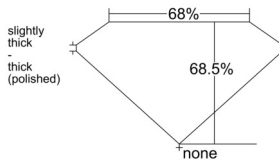

GIA®

FACSIMILE

GIA REPORT 5513984664

Verify this report at GIA.edu

GIA NATURAL DIAMOND DOSSIER®

April 25, 2025
GIA Report Number 5513984664
Shape and Cutting Style ..... Emerald Cut
Measurements ..... 5.20 x 3.83 x 2.62 mm

GRADING RESULTS

Carat Weight ..... 0.52 carat
Color Grade ..... E
Clarity Grade VS1

ADDITIONAL GRADING INFORMATION

Polish ..... Excellent
Symmetry ..... Very Good
Fluorescence ..... None
Clarity Characteristics ..... Cloud, Pinpoint
Inscription(s): GIA 5513984664

PROPORTIONS

Profile not to actual proportions

GRADING SCALES

GIA COLOR SCALE		GIA CLARITY SCALE			
COLORLESS	D	VERY VERY SLIGHTLY INCLUDED	FLAWLESS		
	E		INTERNALLY FLAWLESS		
	F	VERY SLIGHTLY INCLUDED	VS₁		
	G		VS₂		
	H		VS₁		
	NEAR COLORLESS	I	SLIGHTLY INCLUDED	VS₂	
		J		SI₁	
		FAINT	K	INCLUDED	SI₂
			L		I₁
			M		I₂
VERT LIGHT	N	LIGHT	I₃		
	O				
	P				
	Q				
	R