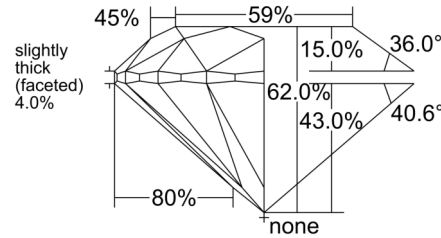

GIA NATURAL DIAMOND GRADING REPORT

 April 25, 2025
 GIA Report Number *****71475
 Shape and Cutting Style Round Brilliant
 Measurements 6.35 - 6.39 x 3.95 mm

GRADING RESULTS

 Carat Weight 1.01 carat
 Color Grade H
 Clarity Grade SI1
 Cut Grade Excellent

ADDITIONAL GRADING INFORMATION

 Polish Excellent
 Symmetry Excellent
 Fluorescence None
 Inscription(s): GIA *****71475
 Comments: Pinpoints are not shown.

PROPORTIONS

Profile to actual proportions

CLARITY CHARACTERISTICS

KEY TO SYMBOLS*

- Crystal
- ~ Feather
- \\ Needle

* Red symbols denote internal characteristics (inclusions). Green or black symbols denote external characteristics (blemishes). Diagram is an approximate representation of the diamond, and symbols shown indicate type, position, and approximate size of clarity characteristics. All clarity characteristics may not be shown. Details of finish are not shown.