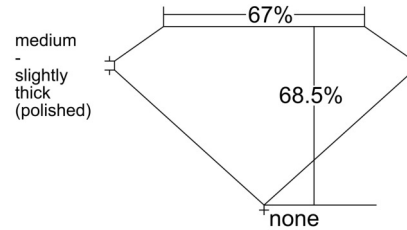

GIA NATURAL DIAMOND GRADING REPORT

March 31, 2025  
 GIA Report Number \*\*\*\*\*56755  
 Shape and Cutting Style Emerald Cut  
 Measurements 6.55 x 4.73 x 3.24 mm

GRADING RESULTS

Carat Weight 1.01 carat  
 Color Grade F  
 Clarity Grade VVS1

ADDITIONAL GRADING INFORMATION

Polish Excellent  
 Symmetry Excellent  
 Fluorescence None  
 Inscription(s): GIA \*\*\*\*\*56755

PROPORTIONS

Profile not to actual proportions

CLARITY CHARACTERISTICS

KEY TO SYMBOLS\*

\* Red symbols denote internal characteristics (inclusions). Green or black symbols denote external characteristics (blemishes). Diagram is an approximate representation of the diamond, and symbols shown indicate type, position, and approximate size of clarity characteristics. All clarity characteristics may not be shown. Details of finish are not shown.