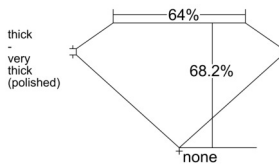

GIA®

FACSIMILE

GIA REPORT 5513718420

Verify this report at GIA.edu

GIA NATURAL DIAMOND DOSSIER®

March 25, 2025
GIA Report Number 5513718420
Shape and Cutting Style ..... Emerald Cut
Measurements ..... 4.33 x 3.19 x 2.17 mm

GRADING RESULTS

Carat Weight ..... 0.30 carat
Color Grade ..... H
Clarity Grade VS1

ADDITIONAL GRADING INFORMATION

Polish ..... Excellent
Symmetry ..... Very Good
Fluorescence ..... None
Clarity Characteristics..... Cloud, Needle, Pinpoint
Inscription(s): GIA 5513718420

PROPORTIONS

Profile not to actual proportions

GRADING SCALES

GIA COLOR SCALE		GIA CLARITY SCALE			
COLORLESS	D	VERY VERY SLIGHTLY INCLUDED	FLAWLESS		
	E		INTERNALLY FLAWLESS		
	F	VERY SLIGHTLY INCLUDED	VVS₁		
	G		VVS₂		
	H		VS₁		
	NEAR COLORLESS	I	SLIGHTLY INCLUDED	VS₂	
		J		SI₁	
		FAINT	K	INCLUDED	SI₂
			L		I₁
			M		I₂
VERT LIGHT	N	INCLUDED	I₃		
	O				
	P				
	Q				
	R				
LIGHT	S				
	T				
	U				
	V				
	W				
	X				
	Y				
	Z