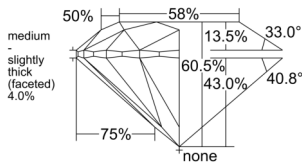

GIA®

FACSIMILE

GIA REPORT 5513540861

Verify this report at GIA.edu

GIA NATURAL DIAMOND DOSSIER®

March 04, 2025
GIA Report Number 5513540861
Shape and Cutting Style ..... Round Brilliant
Measurements ..... 5.34 - 5.36 x 3.24 mm

GRADING RESULTS

Carat Weight ..... 0.57 carat
Color Grade ..... D
Clarity Grade VS2
Cut Grade ..... Excellent

ADDITIONAL GRADING INFORMATION

Polish ..... Excellent
Symmetry ..... Excellent
Fluorescence ..... None
Clarity Characteristics..... Cloud, Crystal, Feather
Inscription(s): GIA 5513540861

PROPORTIONS

Profile to actual proportions

GRADING SCALES

GIA COLOR SCALE	GIA CLARITY SCALE	GIA CUT SCALE	
D	FLAWLESS	EXCELLENT	
E	INTERNALLY FLAWLESS		
F		VVS₁	VERY GOOD
G	VVS₂		
H	VS₁	GOOD	
I	VS₂		
J	SI₁	FAIR	
K	SI₂		
L	I₁	POOR	
M	I₂		
N	I₃		
O			
P			
Q			
R			
S			
T			
U			
V			
W			
X			
Y			
Z