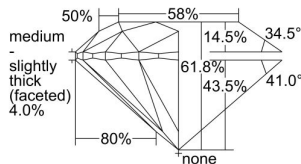

GIA®

FACSIMILE

GIA REPORT 5493429547

Verify this report at GIA.edu

GIA NATURAL DIAMOND DOSSIER®

May 28, 2024
GIA Report Number 5493429547
Shape and Cutting Style ..... Round Brilliant
Measurements ..... 4.39 - 4.42 x 2.72 mm

GRADING RESULTS

Carat Weight ..... 0.32 carat
Color Grade I
Clarity Grade S11
Cut Grade ..... Excellent

ADDITIONAL GRADING INFORMATION

Polish ..... Excellent
Symmetry ..... Excellent
Fluorescence ..... None
Clarity Characteristics ..... Crystal
Inscription(s): GIA 5493429547

PROPORTIONS

Profile to actual proportions

GRADING SCALES

GIA COLOR SCALE	GIA CLARITY SCALE	GIA CUT SCALE	
D	FLAWLESS	EXCELLENT	
E	INTERNALLY FLAWLESS		
F		VVS₁	VERY GOOD
G	VVS₂		
H	VS₁	GOOD	
I	VS₂		
J	S1₁	FAIR	
K	S1₂		
L	I₁	POOR	
M	I₂		
N	I₃		
O			
P			
Q			
R			
S			
T			
U			
V			
W			
X			
Y			
Z