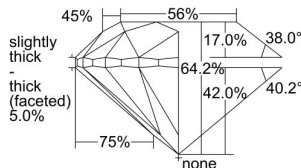

GIA®

FACSIMILE

GIA REPORT 5493331522

Verify this report at GIA.edu

GIA NATURAL DIAMOND DOSSIER®

May 21, 2024
GIA Report Number 5493331522
Shape and Cutting Style ..... Round Brilliant
Measurements ..... 5.05 - 5.09 x 3.25 mm

GRADING RESULTS

Carat Weight ..... 0.53 carat
Color Grade L
Clarity Grade VS1
Cut Grade ..... Very Good

ADDITIONAL GRADING INFORMATION

Polish ..... Good
Symmetry ..... Very Good
Fluorescence ..... Strong Blue
Clarity Characteristics ..... Crystal, Pinpoint
Inscription(s): GIA 5493331522

PROPORTIONS

Profile to actual proportions