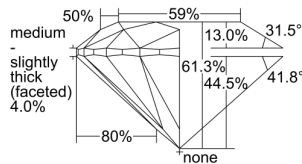

GIA®

FACSIMILE

GIA REPORT

5486416276

Verify this report at GIA.edu

GIA NATURAL DIAMOND DOSSIER®

January 26, 2024
GIA Report Number **5486416276**
Shape and Cutting Style ..... **Round Brilliant**
Measurements ..... **5.46 - 5.48 x 3.35 mm**

GRADING RESULTS

Carat Weight ..... **0.61 carat**
Color Grade ..... **H**
Clarity Grade **VS2**
Cut Grade ..... **Excellent**

ADDITIONAL GRADING INFORMATION

Polish ..... **Excellent**
Symmetry ..... **Excellent**
Fluorescence ..... **Faint**
Clarity Characteristics ..... **Cloud, Crystal**
Inscription(s): **GIA 5486416276**

PROPORTIONS

Profile to actual proportions

GRADING SCALES

GIA COLOR SCALE	GIA CLARITY SCALE	GIA CUT SCALE
D	FLAWLESS	EXCELLENT
E	FLAWLESS	
F	INTERNALLY FLAWLESS	VERY GOOD
G	VVS₁	
H	VVS₂	GOOD
I	VS₁	
J	VS₂	FAIR
K	SI₁	
L	SI₂	POOR
M	I₁	
N	I₂	
O	I₃	
P		
Q		
R		
S		
T		
U		
V		
W		
X		
Y		
Z