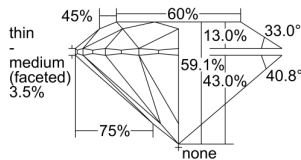

GIA®

FACSIMILE

GIA REPORT 5473743132

Verify this report at GIA.edu

GIA NATURAL DIAMOND DOSSIER®

October 05, 2023
GIA Report Number 5473743132
Shape and Cutting Style ..... Round Brilliant
Measurements ..... 4.45 - 4.47 x 2.64 mm

GRADING RESULTS

Carat Weight ..... 0.32 carat
Color Grade L
Clarity Grade VVS1
Cut Grade ..... Excellent

ADDITIONAL GRADING INFORMATION

Polish ..... Excellent
Symmetry ..... Excellent
Fluorescence ..... Medium Blue
Clarity Characteristics ..... Pinpoint, Feather
Inscription(s): GIA 5473743132

PROPORTIONS

Profile to actual proportions

GRADING SCALES

GIA COLOR SCALE		GIA CLARITY SCALE		GIA CUT SCALE	
COLORLESS	D	FLAWLESS	VERY VERY SLIGHTLY INCLUDED	EXCELLENT	
	E				
	F	INTERNALLY FLAWLESS			
	G				
	NEAR COLORLESS	H		VVS₁	VERY GOOD
		I		VVS₂	
	FAINT	J		VS₁	GOOD
		K			
		L		VS₂	
		M			
VERY LIGHT		N	SI₁	FAIR	
		O			
	P	SI₂			
	R				
LIGHT	S	I₁	POOR		
	T				
	U	I₂			
	V				
	W	I₃			
	X				
Y					
Z