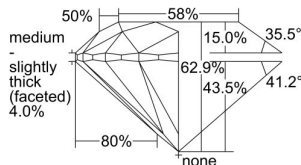

GIA®

FACSIMILE

GIA REPORT 5416481108

Verify this report at GIA.edu

GIA NATURAL DIAMOND DOSSIER®

December 02, 2021
GIA Report Number 5416481108
Shape and Cutting Style ..... Round Brilliant
Measurements ..... 6.09 - 6.14 x 3.85 mm

GRADING RESULTS

Carat Weight ..... 0.90 carat
Color Grade ..... H
Clarity Grade VS2
Cut Grade ..... Excellent

ADDITIONAL GRADING INFORMATION

Polish ..... Excellent
Symmetry ..... Very Good
Fluorescence ..... None
Clarity Characteristics.. Cloud, Crystal, Feather, Indented Natural
Inspection(s): GIA 5416481108

PROPORTIONS

Profile to actual proportions

GRADING SCALES

GIA COLOR SCALE

COLOREDNESS	D
	E
	F
	G
	H
	I
	J
NEAR COLORLESS	K
	L
	M
Faint	N
	O
	P
	R
	S
	T
	U
	V
	W
	X
	Y
	Z

GIA CLARITY SCALE

FLAWLESS	VERY VERY SLIGHTLY INCLUDED	VVS₁	VVS₂		
				VS₁	VS₂
INTERNALLY FLAWLESS	SLIGHTLY INCLUDED	SI₁	SI₂		
		I₁	I₂	I₃	

GIA CUT SCALE

EXCELLENT
VERY GOOD
GOOD
FAIR
POOR