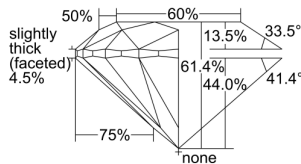

GIA®

FACSIMILE

GIA REPORT 5413755330

Verify this report at GIA.edu

GIA NATURAL DIAMOND DOSSIER®

December 21, 2021
GIA Report Number 5413755330
Shape and Cutting Style ..... Round Brilliant
Measurements ..... 4.27 - 4.30 x 2.63 mm

GRADING RESULTS

Carat Weight ..... 0.30 carat
Color Grade ..... F
Clarity Grade S11
Cut Grade ..... Excellent

ADDITIONAL GRADING INFORMATION

Polish ..... Excellent
Symmetry ..... Excellent
Fluorescence ..... None
Clarity Characteristics ..... Crystal, Feather
Inscription(s): GIA 5413755330

PROPORTIONS

Profile to actual proportions

GRADING SCALES

GIA COLOR SCALE

COLOREDNESS	D
	E
	F
	G
	H
	I
	J
NEAR COLORLESS	K
	L
Faint	M
	N
	O
	P
Very Light	Q
	R
	S
	T
	U
	V
Light	W
	X
	Y
	Z

GIA CLARITY SCALE

VERY VERY SLIGHTLY INCLUDED	FLAWLESS
	INTERNALLY FLAWLESS
VERY SLIGHTLY INCLUDED	VVS₁
	VVS₂
SLIGHTLY INCLUDED	VS₁
	VS₂
INCLUDED	SI₁
	SI₂
	I₁
	I₂
	I₃

GIA CUT SCALE

EXCELLENT	VERY GOOD	GOOD	FAIR	POOR