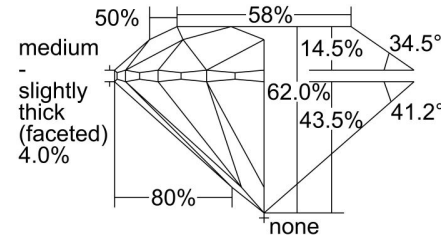

GIA REPORT
5383064816

Verify this report at GIA.edu

FACSIMILE

This is a digital representation of the original GIA Report. This representation might not be accepted in lieu of the original GIA Report in certain circumstances. The original GIA Report includes certain security features which are not reproducible on this facsimile.

GIA NATURAL DIAMOND GRADING REPORT

March 25, 2021
GIA Report Number 5383064816
Shape and Cutting Style ..... Round Brilliant
Measurements ..... 9.20 - 9.27 x 5.72 mm

GRADING RESULTS

Carat Weight ..... 3.02 carat
Color Grade ..... H
Clarity Grade ..... Internally Flawless
Cut Grade ..... Excellent

ADDITIONAL GRADING INFORMATION

Polish ..... Excellent
Symmetry ..... Excellent
Fluorescence ..... None
Inscription(s): GIA 5383064816
Comments: Minor details of polish are not shown.

PROPORTIONS

Profile to actual proportions