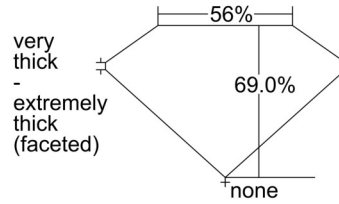

GIA NATURAL DIAMOND GRADING REPORT

October 28, 2024
GIA Report Number 5234424108
Shape and Cutting Style Cushion Modified Brilliant
Measurements 5.63 x 5.37 x 3.71 mm

GRADING RESULTS

Carat Weight 1.02 carat
Color Grade W to X Range
Clarity Grade SI1

ADDITIONAL GRADING INFORMATION

Polish Excellent
Symmetry Very Good
Fluorescence None
Inscription(s): GIA 5234424108

Comments: Clouds are not shown. Pinpoints are not shown.

PROPORTIONS

Profile not to actual proportions

CLARITY CHARACTERISTICS

KEY TO SYMBOLS*

- Feather
- Crystal
- Needle

* Red symbols denote internal characteristics (inclusions). Green or black symbols denote external characteristics (blemishes). Diagram is an approximate representation of the diamond, and symbols shown indicate type, position, and approximate size of clarity characteristics. All clarity characteristics may not be shown. Details of finish are not shown.