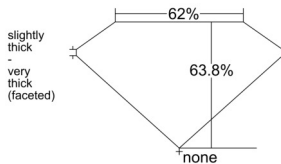

GIA®

FACSIMILE

GIA REPORT 5232985584

Verify this report at GIA.edu

GIA NATURAL DIAMOND DOSSIER®

June 23, 2026
GIA Report Number 5232985584
Shape and Cutting Style ..... Oval Brilliant
Measurements ..... 6.95 x 4.96 x 3.16 mm

GRADING RESULTS

Carat Weight ..... 0.70 carat
Color Grade ..... E
Clarity Grade VS1

ADDITIONAL GRADING INFORMATION

Polish ..... Excellent
Symmetry ..... Excellent
Fluorescence ..... Faint
Clarity Characteristics..... Crystal, Cloud, Needle, Pinpoint
Inscription(s): GIA 5232985584

PROPORTIONS

Profile not to actual proportions

GRADING SCALES

GIA COLOR SCALE		GIA CLARITY SCALE			
COLORLESS	D	VERY VERY SLIGHTLY INCLUDED	FLAWLESS		
	E		INTERNALLY FLAWLESS		
	F	VERY SLIGHTLY INCLUDED	VVS₁		
	G		VVS₂		
	H		VS₁		
	NEAR COLORLESS	I	SLIGHTLY INCLUDED	VS₂	
		J		SI₁	
		FAINT	K	INCLUDED	SI₂
			L		I₁
			M		I₂
VERT LIGHT	N	LIGHT	I₃		
	O				
	P				
	Q				
	R