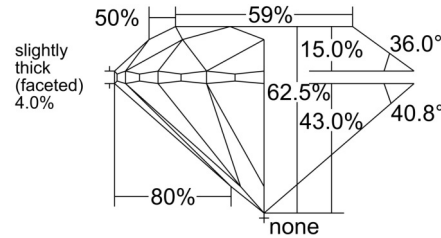

GIA NATURAL DIAMOND GRADING REPORT

June 16, 2026
 GIA Report Number 5232978104
 Shape and Cutting Style Round Brilliant
 Measurements 6.71 - 6.75 x 4.21 mm

GRADING RESULTS

Carat Weight 1.20 carat
 Color Grade J
 Clarity Grade VVS1
 Cut Grade Excellent

ADDITIONAL GRADING INFORMATION

Polish Excellent
 Symmetry Excellent
 Fluorescence None
 Inscription(s): GIA 5232978104
Comments: Surface graining is not shown.

PROPORTIONS

Profile to actual proportions

CLARITY CHARACTERISTICS

* Red symbols denote internal characteristics (inclusions). Green or black symbols denote external characteristics (blemishes). Diagram is an approximate representation of the diamond, and symbols shown indicate type, position, and approximate size of clarity characteristics. All clarity characteristics may not be shown. Details of finish are not shown.