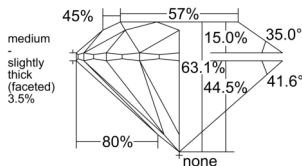

GIA®

FACSIMILE

GIA REPORT 5232947473

Verify this report at GIA.edu

GIA NATURAL DIAMOND DOSSIER®

May 11, 2026
GIA Report Number 5232947473
Shape and Cutting Style ..... Round Brilliant
Measurements ..... 5.09 - 5.11 x 3.22 mm

GRADING RESULTS

Carat Weight ..... 0.51 carat
Color Grade ..... J
Clarity Grade S11
Cut Grade ..... Excellent

ADDITIONAL GRADING INFORMATION

Polish ..... Excellent
Symmetry ..... Excellent
Fluorescence ..... Faint
Clarity Characteristics ..... Crystal, Cloud
Inscription(s): GIA 5232947473

PROPORTIONS

Profile to actual proportions

GRADING SCALES

GIA COLOR SCALE

COLORLESS	D
	E
	F
	G
	H
	I
	J
NEAR COLORLESS	K
	L
FAIN	M
	N
	O
	P
VERY LIGHT	Q
	R
	S
	T
	U
	V
	W
	X
	Y
LIGHT	Z

GIA CLARITY SCALE

FLAWLESS	INTERNAL FLAWLESS	
		FLAWLESS
VERY VERY SLIGHTLY INCLUDED	VVS₁	
	VVS₂	
VERY SLIGHTLY INCLUDED	VS₁	
	VS₂	
SLIGHTLY INCLUDED	SI₁	
	SI₂	
INCLUDED	I₁	
	I₂	
	I₃	

GIA CUT SCALE

EXCELLENT
VERY GOOD
GOOD
FAIR
POOR