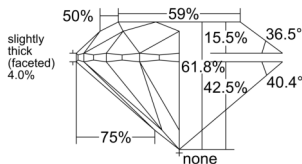

GIA®

FACSIMILE

GIA REPORT 5232947430

Verify this report at GIA.edu

GIA NATURAL DIAMOND DOSSIER®

May 11, 2026
GIA Report Number 5232947430
Shape and Cutting Style ..... Round Brilliant
Measurements ..... 5.05 - 5.06 x 3.12 mm

GRADING RESULTS

Carat Weight ..... 0.50 carat
Color Grade ..... N
Clarity Grade VS1
Cut Grade ..... Very Good

ADDITIONAL GRADING INFORMATION

Polish ..... Excellent
Symmetry ..... Excellent
Fluorescence ..... Faint
Clarity Characteristics ..... Cloud
Inscription(s): GIA 5232947430

PROPORTIONS

Profile to actual proportions