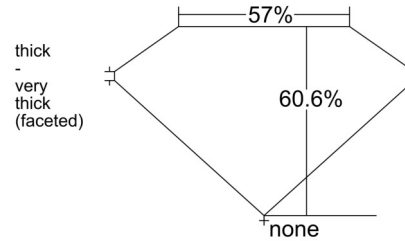

GIA NATURAL DIAMOND GRADING REPORT

May 06, 2026
GIA Report Number 5232946461
Shape and Cutting Style ..... Oval Brilliant
Measurements ..... 8.47 x 5.42 x 3.29 mm

GRADING RESULTS

Carat Weight ..... 1.01 carat
Color Grade I
Clarity Grade VVS2

ADDITIONAL GRADING INFORMATION

Polish ..... Excellent
Symmetry ..... Excellent
Fluorescence ..... None
Inscription(s): GIA 5232946461

PROPORTIONS

Profile not to actual proportions