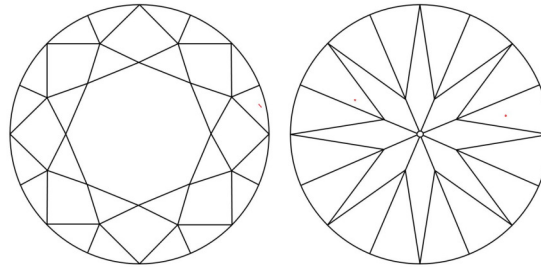

CLARITY CHARACTERISTICS

KEY TO SYMBOLS*

- Needle
- Pinpoint

GRADING SCALES

GIA COLOR SCALE	GIA CLARITY SCALE	GIA CUT SCALE	
D	FLAWLESS	EXCELLENT	
E	INTERNALLY FLAWLESS		
F		VVS₁	VERY GOOD
G	VVS₂		
H	VS₁	GOOD	
I			
J	VS₂		
K	SI₁	FAIR	
L			
M	SI₂		
N	I₁	POOR	
O			
P	I₂		
Q	I₃		
R			
S			
T			
U			
V			
W			
X			
Y			
Z			

reportcheck.gia.edu

The results documented in this report refer only to the diamond described, and were obtained using the techniques and equipment available to GIA at the time of examination. This report is not a guarantee or valuation. For additional information and important limitations and disclaimers, please see GIA.edu/terms or call +1 800 421 7250 or +1 760 603 4500. ©2023 Gemological Institute of America, Inc.

* Red symbols denote internal characteristics (inclusions). Green or black symbols denote external characteristics (blemishes). Diagram is an approximate representation of the diamond, and symbols shown indicate type, position, and approximate size of clarity characteristics. All clarity characteristics may not be shown. Details of finish are not shown.