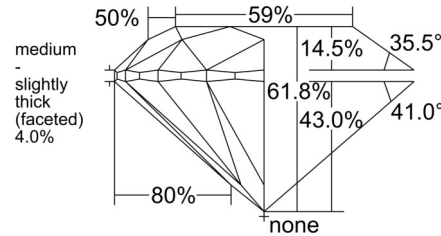

GIA REPORT
5232930795

Verify this report at GIA.edu

FACSIMILE

This is a digital representation of the original GIA Report. This representation might not be accepted in lieu of the original GIA Report in certain circumstances. The original GIA Report includes certain security features which are not reproducible on this facsimile.

GIA NATURAL DIAMOND ORIGIN REPORT

April 21, 2026
GIA Report Number 5232930795
Shape and Cutting Style ..... Round Brilliant
Measurements ..... 8.51 - 8.53 x 5.26 mm

GRADING RESULTS

Carat Weight ..... 2.37 carat
Color Grade ..... D
Clarity Grade VVS2
Cut Grade ..... Excellent

ADDITIONAL GRADING INFORMATION

Polish ..... Excellent
Symmetry ..... Excellent
Fluorescence ..... None
Inscription(s): GIA 5232930795

ORIGIN RESULTS

Country of Origin ◊ ..... Botswana

PROPORTIONS

Profile to actual proportions