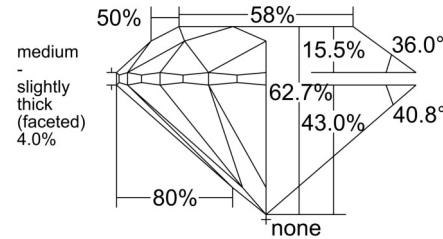

GIA NATURAL DIAMOND GRADING REPORT

April 13, 2026
 GIA Report Number 5232926575
 Shape and Cutting Style Round Brilliant
 Measurements 8.58 - 8.64 x 5.40 mm

GRADING RESULTS

Carat Weight 2.50 carat
 Color Grade E
 Clarity Grade VVS1
 Cut Grade Excellent

ADDITIONAL GRADING INFORMATION

Polish Excellent
 Symmetry Excellent
 Fluorescence None
 Inscription(s): GIA 5232926575

PROPORTIONS

Profile to actual proportions

CLARITY CHARACTERISTICS

KEY TO SYMBOLS*

- Cloud
- Needle
- Pinpoint
- Feather

* Red symbols denote internal characteristics (inclusions). Green or black symbols denote external characteristics (blemishes). Diagram is an approximate representation of the diamond, and symbols shown indicate type, position, and approximate size of clarity characteristics. All clarity characteristics may not be shown. Details of finish are not shown.