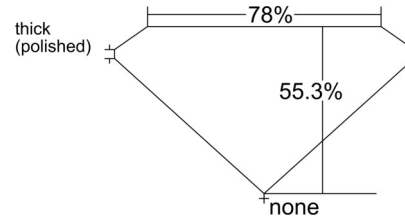

GIA NATURAL DIAMOND GRADING REPORT

April 09, 2026
 GIA Report Number 5232922967
 Shape and Cutting Style Modified Oval Step Cut
 Measurements 7.46 x 4.96 x 2.74 mm

GRADING RESULTS

Carat Weight 0.90 carat
 Color Grade F
 Clarity Grade VS2

ADDITIONAL GRADING INFORMATION

Polish Excellent
 Symmetry Very Good
 Fluorescence None
 Inscription(s): GIA 5232922967

Comments: Additional clouds are not shown. Pinpoints are not shown.

PROPORTIONS

Profile not to actual proportions

CLARITY CHARACTERISTICS

KEY TO SYMBOLS*

- Cloud
- Crystal
- Needle

* Red symbols denote internal characteristics (inclusions). Green or black symbols denote external characteristics (blemishes). Diagram is an approximate representation of the diamond, and symbols shown indicate type, position, and approximate size of clarity characteristics. All clarity characteristics may not be shown. Details of finish are not shown.