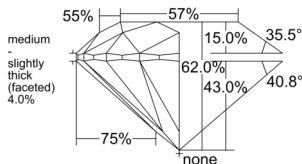

GIA®

FACSIMILE

GIA REPORT 5232911411

Verify this report at GIA.edu

GIA NATURAL DIAMOND DOSSIER®

March 27, 2026
GIA Report Number 5232911411
Shape and Cutting Style ..... Round Brilliant
Measurements ..... 5.95 - 5.96 x 3.70 mm

GRADING RESULTS

Carat Weight ..... 0.81 carat
Color Grade ..... F
Clarity Grade VS2
Cut Grade ..... Excellent

ADDITIONAL GRADING INFORMATION

Polish ..... Excellent
Symmetry ..... Excellent
Fluorescence ..... None
Clarity Characteristics ..... Crystal, Cloud
Inscription(s): GIA 5232911411

PROPORTIONS

GRADING SCALES

GIA COLOR SCALE	GIA CLARITY SCALE	GIA CUT SCALE	
D	FLAWLESS	EXCELLENT	
E	INTERNALLY FLAWLESS		
F		VVS₁	VERY GOOD
G	VVS₂		
H	VS₁	GOOD	
I	VS₂		
J	SI₁	FAIR	
K	SI₂		
L	I₁	POOR	
M	I₂		
N	I₃		
O			
P			
Q			
R			
S			
T			
U			
V			
W			
X			
Y			
Z