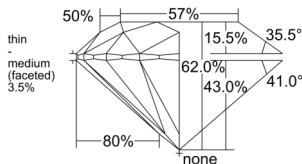

GIA®

FACSIMILE

GIA REPORT 5232903472

Verify this report at GIA.edu

GIA NATURAL DIAMOND DOSSIER®

March 23, 2026
GIA Report Number 5232903472
Shape and Cutting Style ..... Round Brilliant
Measurements ..... 5.84 - 5.88 x 3.63 mm

GRADING RESULTS

Carat Weight ..... 0.76 carat
Color Grade ..... D
Clarity Grade VVS2
Cut Grade ..... Excellent

ADDITIONAL GRADING INFORMATION

Polish ..... Excellent
Symmetry ..... Excellent
Fluorescence ..... Medium Blue
Clarity Characteristics ..... Pinpoint, Cloud
Inscription(s): GIA 5232903472

PROPORTIONS

GRADING SCALES

GIA COLOR SCALE	GIA CLARITY SCALE	GIA CUT SCALE
COLOURLESS	FLAWLESS	EXCELLENT
D	INTERNALLY FLAWLESS	
E	VVS₁	VERY GOOD
F		
G	VS₁	GOOD
H		
I	SI₁	FAIR
J		
K	I₁	POOR
L		
M	I₂	
N		
O	I₃	
P		
Q		
R		
S		
T		
U		
V		
W		
X		
Y		
Z