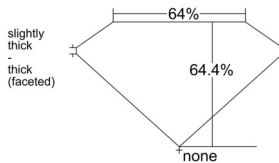

GIA®

FACSIMILE

GIA REPORT 5232902470

Verify this report at GIA.edu

GIA NATURAL DIAMOND DOSSIER®

March 14, 2026
GIA Report Number 5232902470
Shape and Cutting Style ..... Pear Brilliant
Measurements ..... 8.27 x 5.29 x 3.41 mm

GRADING RESULTS

Carat Weight ..... 0.90 carat
Color Grade ..... D
Clarity Grade VS1

ADDITIONAL GRADING INFORMATION

Polish ..... Very Good
Symmetry ..... Very Good
Fluorescence ..... None
Clarity Characteristics..... Crystal, Pinpoint
Inscription(s): GIA 5232902470

PROPORTIONS

Profile not to actual proportions

GRADING SCALES

GIA COLOR SCALE		GIA CLARITY SCALE	
COLORLESS	D	VERY VERY SLIGHTLY INCLUDED	FLAWLESS
	E		INTERNALLY FLAWLESS
	F		VS₁
	G		VS₂
	H		VS₁
	I		VS₂
	J		SI₁
	K		SI₂
	L		I₁
	M		I₂
NEAR COLORLESS	N	SLIGHTLY INCLUDED	I₃
	O		
	P		
	Q		
FAINT	R		
	S		
	T		
	U		
VERT LIGHT	V		
	W		
	X		
	Y		
LIGHT	Z