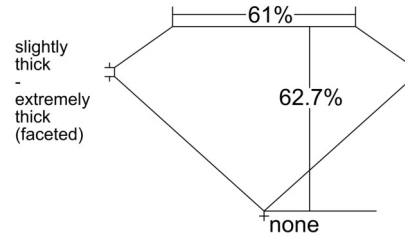

GIA NATURAL DIAMOND GRADING REPORT

March 16, 2026
GIA Report Number 5232895661
Shape and Cutting Style Pear Modified Brilliant
Measurements 8.14 x 5.09 x 3.20 mm

GRADING RESULTS

Carat Weight 0.92 carat
Color Grade Y to Z Range
Clarity Grade VVS1

ADDITIONAL GRADING INFORMATION

Polish Very Good
Symmetry Very Good
Fluorescence None
Inscription(s): GIA 5232895661

PROPORTIONS

Profile not to actual proportions

CLARITY CHARACTERISTICS

KEY TO SYMBOLS*

- ▲ Chip
- ~ Feather
- △ Extra Facet

* Red symbols denote internal characteristics (inclusions). Green or black symbols denote external characteristics (blemishes). Diagram is an approximate representation of the diamond, and symbols shown indicate type, position, and approximate size of clarity characteristics. All clarity characteristics may not be shown. Details of finish are not shown.