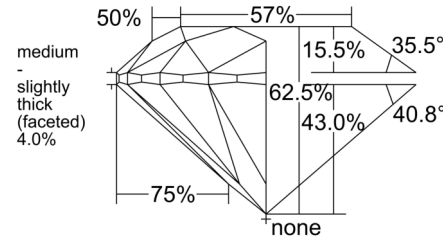

### GRADING RESULTS

Carat Weight ..... 0.90 carat

Color Grade ..... I

Clarity Grade ..... SI1

Cut Grade ..... Excellent

### PROPORTIONS

Profile to actual proportions

### CLARITY CHARACTERISTICS