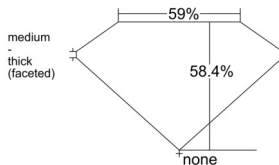

GIA®

FACSIMILE

GIA REPORT 5232889656

Verify this report at GIA.edu

GIA NATURAL DIAMOND DOSSIER®

February 26, 2026
GIA Report Number 5232889656
Shape and Cutting Style ..... Heart Brilliant
Measurements ..... 4.96 x 5.87 x 3.43 mm

GRADING RESULTS

Carat Weight ..... 0.57 carat
Color Grade ..... E
Clarity Grade VS2

ADDITIONAL GRADING INFORMATION

Polish ..... Excellent
Symmetry ..... Excellent
Fluorescence ..... None
Clarity Characteristics ..... Cloud, Crystal
Inscription(s): GIA 5232889656

PROPORTIONS

Profile not to actual proportions

GRADING SCALES

GIA COLOR SCALE		GIA CLARITY SCALE			
COLORLESS	D	VERY VERY SLIGHTLY INCLUDED	FLAWLESS		
	E		INTERNALLY FLAWLESS		
	F	VERY SLIGHTLY INCLUDED	VVS₁		
	G		VVS₂		
	H		VS₁		
	NEAR COLORLESS	I	SLIGHTLY INCLUDED	VS₂	
		J		SI₁	
		FAINT	K	INCLUDED	SI₂
			L		I₁
			M		I₂
VERT LIGHT	N	NOT GRADED	I₃		
	O				
	P				
	Q				
	R				
	S				
	T				
LIGHT	U				
	V				
	W				
	X				
Y					
Z