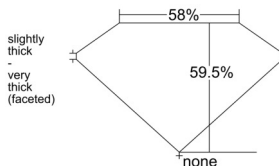

GIA®

FACSIMILE

GIA REPORT 5232887359

Verify this report at GIA.edu

GIA NATURAL DIAMOND DOSSIER®

February 24, 2026

GIA Report Number 5232887359

Shape and Cutting Style ..... Heart Brilliant

Measurements ..... 4.73 x 5.56 x 3.31 mm

GRADING RESULTS

Carat Weight ..... 0.51 carat

Color Grade ..... D

Clarity Grade VS1

ADDITIONAL GRADING INFORMATION

Polish ..... Excellent

Symmetry ..... Very Good

Fluorescence ..... None

Clarity Characteristics ..... Crystal, Pinpoint

Inscription(s): GIA 5232887359

PROPORTIONS

Profile not to actual proportions

GRADING SCALES

GIA COLOR SCALE		GIA CLARITY SCALE			
COLORLESS	D	VERY VERY SLIGHTLY INCLUDED	FLAWLESS		
	E		INTERNALLY FLAWLESS		
	F	VERY SLIGHTLY INCLUDED	VS₁		
	G		VS₂		
	H		VS₁		
	NEAR COLORLESS	I	SLIGHTLY INCLUDED	SI₁	
		J		SI₂	
		FAINT	K	INCLUDED	I₁
			L		I₂
			M		I₃
VERT LIGHT	N				
	O				
	P				
	Q				
	R				
	S				
	T				
LIGHT	U				
	V				
	W				
	X				
	Y				
	Z