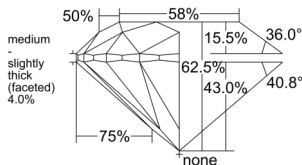

GIA®

FACSIMILE

GIA REPORT 5232886981

Verify this report at GIA.edu

GIA NATURAL DIAMOND DOSSIER®

February 24, 2026
GIA Report Number 5232886981
Shape and Cutting Style ..... Round Brilliant
Measurements ..... 5.88 - 5.93 x 3.69 mm

GRADING RESULTS

Carat Weight ..... 0.81 carat
Color Grade ..... G
Clarity Grade VS2
Cut Grade ..... Excellent

ADDITIONAL GRADING INFORMATION

Polish ..... Excellent
Symmetry ..... Excellent
Fluorescence ..... None
Clarity Characteristics ..... Crystal, Cloud
Inscription(s): GIA 5232886981

PROPORTIONS

GRADING SCALES

GIA COLOR SCALE	GIA CLARITY SCALE	GIA CUT SCALE	
D	FLAWLESS	EXCELLENT	
E	INTERNALLY FLAWLESS		
F		VVS₁	VERY GOOD
G	VVS₂		
H	VS₁	GOOD	
I	VS₂		
J	SI₁	FAIR	
K	SI₂		
L	I₁	POOR	
M	I₂		
N	I₃		
O			
P			
Q			
R			
S			
T			
U			
V			
W			
X			
Y			
Z