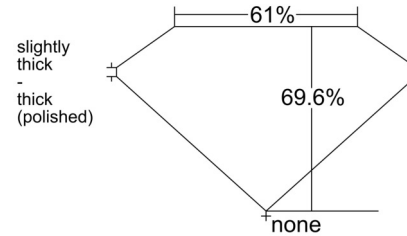

**GIA NATURAL DIAMOND GRADING REPORT**

February 23, 2026

GIA Report Number ..... 5232885641

Shape and Cutting Style ..... Emerald Cut

Measurements ..... 6.79 x 4.62 x 3.22 mm

**GRADING RESULTS**

Carat Weight ..... 1.02 carat

**PROPORTIONS**

Profile not to actual proportions

**CLARITY CHARACTERISTICS**

**KEY TO SYMBOLS\***

-  Cloud
-  Pinpoint

\* Red symbols denote internal characteristics (inclusions). Green or black symbols denote external characteristics (blemishes). Diagram is an approximate representation of the diamond, and symbols shown indicate type, position, and approximate size of clarity characteristics. All clarity characteristics may not be shown. Details of finish are not shown.