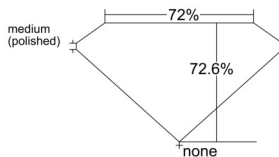

GIA®

FACSIMILE

GIA REPORT 5232879075

Verify this report at GIA.edu

GIA NATURAL DIAMOND DOSSIER®

February 17, 2026
GIA Report Number 5232879075
Shape and Cutting Style ..... Square Modified Brilliant
Measurements ..... 5.47 x 5.30 x 3.84 mm

GRADING RESULTS

Carat Weight ..... 0.86 carat
Color Grade I
Clarity Grade VS2

ADDITIONAL GRADING INFORMATION

Polish ..... Excellent
Symmetry ..... Very Good
Fluorescence ..... None
Clarity Characteristics ..... Crystal, Cloud
Inscription(s): GIA 5232879075

PROPORTIONS

Profile not to actual proportions

GRADING SCALES

GIA COLOR SCALE		GIA CLARITY SCALE			
COLORLESS	D	VERY VERY SLIGHTLY INCLUDED	FLAWLESS		
	E		INTERNALLY FLAWLESS		
	F	VERY SLIGHTLY INCLUDED	VVS₁		
	G		VVS₂		
	H		VS₁		
	NEAR COLORLESS	I	SLIGHTLY INCLUDED	VS₂	
		J		SI₁	
		FAINT	K	INCLUDED	SI₂
			L		I₁
			M		I₂
VERT LIGHT	N	LIGHT	I₃		
	O				
	P				
	Q				
	R				
	S				
	T