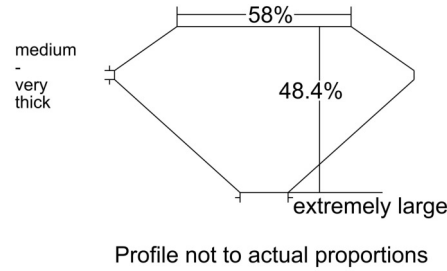

GIA NATURAL DIAMOND GRADING REPORT

February 04, 2026  
 GIA Report Number ..... 5232866045  
 Shape and Cutting Style ..... Marquise Modified Brilliant  
 Measurements ..... 11.59 x 5.96 x 2.88 mm

GRADING RESULTS

Carat Weight ..... 1.50 carat  
 Color Grade ..... K  
 Clarity Grade ..... VS2

ADDITIONAL GRADING INFORMATION

Polish ..... Fair  
 Symmetry ..... Fair  
 Fluorescence ..... None  
 Inscription(s): GIA 5232866045  
 Comments: Additional clouds are not shown.

PROPORTIONS

CLARITY CHARACTERISTICS

KEY TO SYMBOLS\*

- Feather
- Cavity
- Cloud
- Crystal
- Chip
- Needle
- Extra Facet

\* Red symbols denote internal characteristics (inclusions). Green or black symbols denote external characteristics (blemishes). Diagram is an approximate representation of the diamond, and symbols shown indicate type, position, and approximate size of clarity characteristics. All clarity characteristics may not be shown. Details of finish are not shown.