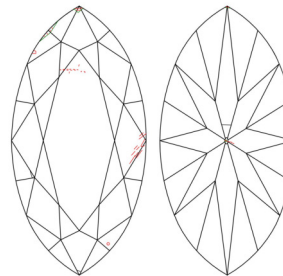

GIA NATURAL DIAMOND GRADING REPORT

February 04, 2026  
 GIA Report Number ..... 5232866045  
 Shape and Cutting Style ..... Marquise Modified Brilliant  
 Measurements ..... 11.59 x 5.96 x 2.88 mm

GRADING RESULTS

Carat Weight ..... 1.50 carat  
 Color Grade ..... K  
 Clarity Grade ..... VS2

ADDITIONAL GRADING INFORMATION

Polish ..... Fair  
 Symmetry ..... Fair  
 Fluorescence ..... None  
 Inscription(s): GIA 5232866045  
 Comments: Additional clouds are not shown.

PROPORTIONS

CLARITY CHARACTERISTICS

KEY TO SYMBOLS\*

- Feather
- Cavity
- Cloud
- Crystal
- Chip
- Needle
- Extra Facet

\* Red symbols denote internal characteristics (inclusions). Green or black symbols denote external characteristics (blemishes). Diagram is an approximate representation of the diamond, and symbols shown indicate type, position, and approximate size of clarity characteristics. All clarity characteristics may not be shown. Details of finish are not shown.