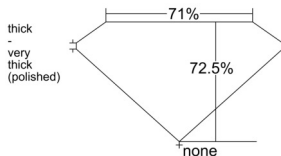

GIA®

FACSIMILE

GIA REPORT 5232840655

Verify this report at GIA.edu

GIA NATURAL DIAMOND DOSSIER®

January 29, 2026
GIA Report Number 5232840655
Shape and Cutting Style ..... Square Modified Brilliant
Measurements ..... 4.87 x 4.82 x 3.50 mm

GRADING RESULTS

Carat Weight ..... 0.70 carat
Color Grade ..... E
Clarity Grade VS2

ADDITIONAL GRADING INFORMATION

Polish ..... Excellent
Symmetry ..... Very Good
Fluorescence ..... None
Clarity Characteristics ..... Cloud, Crystal, Feather
Inscription(s): GIA 5232840655

PROPORTIONS

Profile not to actual proportions

GRADING SCALES

GIA COLOR SCALE		GIA CLARITY SCALE	
COLORLESS	D	VERY VERY SLIGHTLY INCLUDED	FLAWLESS
	E		INTERNALLY FLAWLESS
	F		VVS₁
	G		VVS₂
	H		VS₁
	I		VS₂
	J		SI₁
	K		SI₂
	L		I₁
	M		I₂
NEAR COLORLESS	N	SLIGHTLY INCLUDED	I₃
	O		
	P		
	Q		
FAINT	R		
	S		
	T		
	U		
VERY LIGHT	V		
	W		
	X		
	Y		
LIGHT	Z