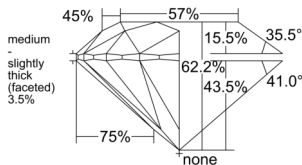

GIA®

FACSIMILE

GIA REPORT 5232830891

Verify this report at GIA.edu

GIA NATURAL DIAMOND DOSSIER®

December 31, 2025
GIA Report Number 5232830891
Shape and Cutting Style ..... Round Brilliant
Measurements ..... 5.52 - 5.55 x 3.44 mm

GRADING RESULTS

Carat Weight ..... 0.65 carat
Color Grade ..... E
Clarity Grade VVS1
Cut Grade ..... Excellent

ADDITIONAL GRADING INFORMATION

Polish ..... Excellent
Symmetry ..... Excellent
Fluorescence ..... Medium Blue
Clarity Characteristics ..... Pinpoint
Inscription(s): GIA 5232830891

PROPORTIONS

Profile to actual proportions

GRADING SCALES

GIA COLOR SCALE	GIA CLARITY SCALE	GIA CUT SCALE
COLOURLESS	FLAWLESS	EXCELLENT
D	FLAWLESS	
E	FLAWLESS	VERY GOOD
F	FLAWLESS	
G	FLAWLESS	GOOD
H	FLAWLESS	
I	VVS₁	FAIR
J	VVS₂	
K	VS₁	POOR
L	VS₂	
M	SI₁	
N	SI₂	
O	I₁	
P	I₂	
Q	I₃	
R		
S		
T		
U		
V		
W		
X		
Y		
Z