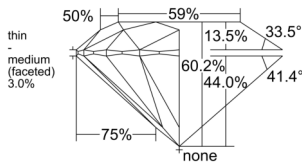

GIA®

FACSIMILE

GIA REPORT 5232822419

Verify this report at GIA.edu

GIA NATURAL DIAMOND DOSSIER®

December 22, 2025
GIA Report Number 5232822419
Shape and Cutting Style ..... Round Brilliant
Measurements ..... 5.29 - 5.32 x 3.19 mm

GRADING RESULTS

Carat Weight ..... 0.54 carat
Color Grade ..... J
Clarity Grade VVS1
Cut Grade ..... Excellent

ADDITIONAL GRADING INFORMATION

Polish ..... Excellent
Symmetry ..... Excellent
Fluorescence ..... None
Clarity Characteristics ..... Pinpoint
Inscription(s): GIA 5232822419

PROPORTIONS

Profile to actual proportions