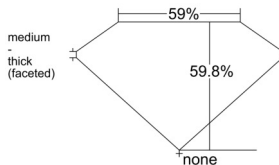

GIA®

FACSIMILE

GIA REPORT 5232817500

Verify this report at GIA.edu

GIA NATURAL DIAMOND DOSSIER®

December 15, 2025
GIA Report Number 5232817500
Shape and Cutting Style ..... Heart Brilliant
Measurements ..... 5.35 x 6.34 x 3.79 mm

GRADING RESULTS

Carat Weight ..... 0.70 carat
Color Grade ..... F
Clarity Grade VVS1

ADDITIONAL GRADING INFORMATION

Polish ..... Excellent
Symmetry ..... Excellent
Fluorescence ..... None
Clarity Characteristics ..... Feather
Inscription(s): GIA 5232817500

PROPORTIONS

Profile not to actual proportions

GRADING SCALES

GIA COLOR SCALE		GIA CLARITY SCALE			
COLORLESS	D	VERY VERY SLIGHTLY INCLUDED	FLAWLESS		
	E		INTERNALLY FLAWLESS		
	F	VERY SLIGHTLY INCLUDED	VVS₁		
	G		VVS₂		
	H		VS₁		
	NEAR COLORLESS	I	SLIGHTLY INCLUDED	VS₂	
		J		SI₁	
		FAINT	K	INCLUDED	SI₂
			L		I₁
			M		I₂
VERT LIGHT	N	LIGHT	I₃		
	O				
	P				
	Q				
	R