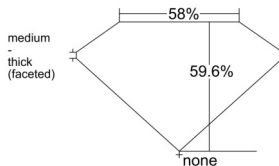

GIA®

FACSIMILE

GIA REPORT 5232814837

Verify this report at GIA.edu

GIA NATURAL DIAMOND DOSSIER®

December 15, 2025
GIA Report Number 5232814837
Shape and Cutting Style ..... Heart Brilliant
Measurements ..... 4.78 x 5.57 x 3.32 mm

GRADING RESULTS

Carat Weight ..... 0.53 carat
Color Grade ..... G
Clarity Grade VVS1

ADDITIONAL GRADING INFORMATION

Polish ..... Excellent
Symmetry ..... Very Good
Fluorescence ..... None
Clarity Characteristics ..... Pinpoint
Inscription(s): GIA 5232814837

PROPORTIONS

Profile not to actual proportions

GRADING SCALES

GIA COLOR SCALE		GIA CLARITY SCALE			
COLORLESS	D	VERY VERY SLIGHTLY INCLUDED	FLAWLESS		
	E		INTERNALLY FLAWLESS		
	F	VERY SLIGHTLY INCLUDED	VVS₁		
	G		VVS₂		
	H		VS₁		
	NEAR COLORLESS	I	SLIGHTLY INCLUDED	VS₂	
		J		SI₁	
		FAINT	K	INCLUDED	SI₂
			L		I₁
			M		I₂
VERTICALLY LIGHT	N	LIGHT	I₃		
	O				
	P				
	Q				
	R