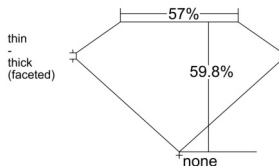

GIA®

FACSIMILE

GIA REPORT 5232812860

Verify this report at GIA.edu

GIA NATURAL DIAMOND DOSSIER®

December 12, 2025
GIA Report Number 5232812860
Shape and Cutting Style ..... Heart Brilliant
Measurements ..... 4.90 x 5.49 x 3.28 mm

GRADING RESULTS

Carat Weight ..... 0.51 carat
Color Grade ..... E
Clarity Grade VVS1

ADDITIONAL GRADING INFORMATION

Polish ..... Excellent
Symmetry ..... Very Good
Fluorescence ..... None
Clarity Characteristics ..... Pinpoint
Inscription(s): GIA 5232812860

PROPORTIONS

Profile not to actual proportions

GRADING SCALES

GIA COLOR SCALE		GIA CLARITY SCALE			
COLORLESS	D	VERY VERY SLIGHTLY INCLUDED	FLAWLESS		
	E		INTERNALLY FLAWLESS		
	F		VVS₁		
	G		VVS₂		
	NEAR COLORLESS	H	VERY SLIGHTLY INCLUDED	VS₁	
		I		VS₂	
		FAINT	J	SLIGHTLY INCLUDED	SI₁
			K		SI₂
	L		I₁		
	M		I₂		
VERT LIGHT	N	INCLUDED	I₃		
	O				
	P				
	Q				
	R				
	S				
LIGHT	T				
	U				
	V				
	W				
	X				
Y					
Z