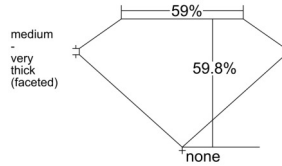

GIA®

FACSIMILE

GIA REPORT 5232812668

Verify this report at GIA.edu

GIA NATURAL DIAMOND DOSSIER®

December 12, 2025
GIA Report Number 5232812668
Shape and Cutting Style ..... Heart Brilliant
Measurements ..... 5.65 x 6.69 x 4.00 mm

GRADING RESULTS

Carat Weight ..... 0.90 carat
Color Grade ..... H
Clarity Grade VVS2

ADDITIONAL GRADING INFORMATION

Polish ..... Very Good
Symmetry ..... Excellent
Fluorescence ..... None
Clarity Characteristics ..... Pinpoint, Cloud
Inscription(s): GIA 5232812668

PROPORTIONS

Profile not to actual proportions

GRADING SCALES

GIA COLOR SCALE		GIA CLARITY SCALE	
COLORLESS	D	VERY VERY SLIGHTLY INCLUDED	FLAWLESS
	E		INTERNALLY FLAWLESS
	F		VVS₁
	G		VVS₂
	H		VS₁
	I		VS₂
	J		SI₁
	K		SI₂
	L		I₁
	M		I₂
NEAR COLORLESS	N	SLIGHTLY INCLUDED	I₃
	O		
	P		
	Q		
FAINT	R		
	S		
	T		
	U		
VERT LIGHT	V		
	W		
	X		
	Y		
LIGHT	Z