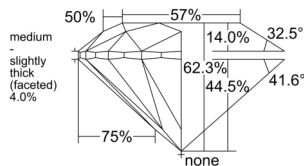

GIA®

FACSIMILE

GIA REPORT 5232808044

Verify this report at GIA.edu

GIA NATURAL DIAMOND DOSSIER®

December 09, 2025
GIA Report Number 5232808044
Shape and Cutting Style ..... Round Brilliant
Measurements ..... 5.38 - 5.40 x 3.36 mm

GRADING RESULTS

Carat Weight ..... 0.60 carat
Color Grade I
Clarity Grade S11
Cut Grade ..... Excellent

ADDITIONAL GRADING INFORMATION

Polish ..... Excellent
Symmetry ..... Excellent
Fluorescence ..... None
Clarity Characteristics..... Crystal, Cloud, Feather
Inspection(s): GIA 5232808044

PROPORTIONS

Profile to actual proportions