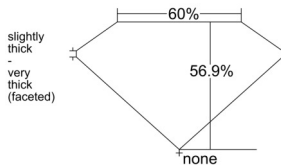

GIA®

FACSIMILE

GIA REPORT 5232804651

Verify this report at GIA.edu

GIA NATURAL DIAMOND DOSSIER®

December 03, 2025
GIA Report Number 5232804651
Shape and Cutting Style ..... Heart Brilliant
Measurements ..... 5.55 x 6.52 x 3.71 mm

GRADING RESULTS

Carat Weight ..... 0.79 carat
Color Grade ..... F
Clarity Grade VS1

ADDITIONAL GRADING INFORMATION

Polish ..... Excellent
Symmetry ..... Very Good
Fluorescence ..... None
Clarity Characteristics..... Crystal, Feather, Cloud, Needle
Inscription(s): GIA 5232804651

PROPORTIONS

Profile not to actual proportions

GRADING SCALES

GIA COLOR SCALE		GIA CLARITY SCALE			
COLORLESS	D	VERY VERY SLIGHTLY INCLUDED	FLAWLESS		
	E		INTERNALLY FLAWLESS		
	F	VERY SLIGHTLY INCLUDED	VS₁		
	G		VS₂		
	H		VS₁		
	NEAR COLORLESS	I	SLIGHTLY INCLUDED	VS₂	
		J		SI₁	
		FAINT	K	INCLUDED	SI₂
			L		I₁
			M		I₂
VERT LIGHT	N	LIGHT	I₃		
	O				
	P				
	Q				
	R