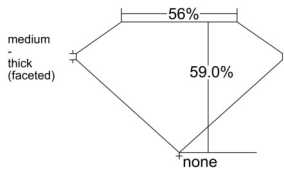

GIA®

FACSIMILE

GIA REPORT 5232801213

Verify this report at gia.edu

GIA NATURAL DIAMOND DOSSIER®

November 27, 2025
GIA Report Number 5232801213
Shape and Cutting Style ..... Heart Brilliant
Measurements ..... 4.70 x 5.56 x 3.28 mm

GRADING RESULTS

Carat Weight ..... 0.50 carat
Color Grade ..... G
Clarity Grade ..... Internally Flawless

ADDITIONAL GRADING INFORMATION

Polish ..... Excellent
Symmetry ..... Excellent
Fluorescence ..... None
Clarity Characteristics ..... Minor Details of Polish
Inscription(s): GIA 5232801213

PROPORTIONS

Profile not to actual proportions

GRADING SCALES

GIA COLOR SCALE		GIA CLARITY SCALE			
COLORLESS	D	VERY VERY SLIGHTLY INCLUDED	FLAWLESS		
	E		INTERNALLY FLAWLESS		
	F	VERY SLIGHTLY INCLUDED	VVS₁		
	G		VVS₂		
	H		VS₁		
	NEAR COLORLESS	I	SLIGHTLY INCLUDED	VS₂	
		J		SI₁	
		FAINT	K	INCLUDED	SI₂
			L		I₁
			M		I₂
VERT LIGHT	N	INCLUDED	I₃		
	O				
	P				
	Q				
LIGHT	R				
	S				
	T				
	U				
	V				
	W				
	X				
	Y				
	Z