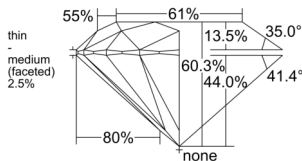

GIA®

FACSIMILE

GIA REPORT 5232795031

Verify this report at GIA.edu

GIA NATURAL DIAMOND DOSSIER®

November 19, 2025
GIA Report Number 5232795031
Shape and Cutting Style ..... Round Brilliant
Measurements ..... 6.89 - 6.94 x 4.17 mm

GRADING RESULTS

Carat Weight ..... 1.21 carat
Color Grade ..... E
Clarity Grade VS1
Cut Grade ..... Excellent

ADDITIONAL GRADING INFORMATION

Polish ..... Excellent
Symmetry ..... Very Good
Fluorescence ..... Medium Blue
Clarity Characteristics..... Crystal, Needle, Pinpoint
Inspection(s): GIA 5232795031

PROPORTIONS

GRADING SCALES

GIA COLOR SCALE	GIA CLARITY SCALE	GIA CUT SCALE	
D	FLAWLESS	EXCELLENT	
E	INTERNALLY FLAWLESS		
F		VVS₁	VERY GOOD
G	VVS₂		
H	VS₁	GOOD	
I	VS₂		
J	SI₁	FAIR	
K	SI₂		
L	I₁	POOR	
M	I₂		
N	I₃		
O			
P			
Q			
R			
S			
T			
U			
V			
W			
X			
Y			
Z