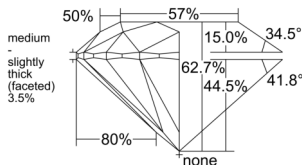

GIA®

FACSIMILE

GIA REPORT 5232783348

Verify this report at GIA.edu

GIA NATURAL DIAMOND DOSSIER®

November 11, 2025
GIA Report Number 5232783348
Shape and Cutting Style ..... Round Brilliant
Measurements ..... 5.21 - 5.23 x 3.27 mm

GRADING RESULTS

Carat Weight ..... 0.54 carat
Color Grade ..... J
Clarity Grade VVS1
Cut Grade ..... Excellent

ADDITIONAL GRADING INFORMATION

Polish ..... Excellent
Symmetry ..... Excellent
Fluorescence ..... None
Clarity Characteristics ..... Pinpoint
Inscription(s): GIA 5232783348

PROPORTIONS

Profile to actual proportions