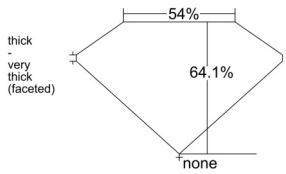

GIA®

FACSIMILE

GIA REPORT 5232783259

Verify this report at GIA.edu

GIA NATURAL DIAMOND DOSSIER®

November 13, 2025
GIA Report Number 5232783259
Shape and Cutting Style ..... Marquise Brilliant
Measurements ..... 6.53 x 3.63 x 2.33 mm

GRADING RESULTS

Carat Weight ..... 0.33 carat
Color Grade ..... E
Clarity Grade VVS1

ADDITIONAL GRADING INFORMATION

Polish ..... Very Good
Symmetry ..... Good
Fluorescence ..... None
Clarity Characteristics..... Pinpoint, Cavity
Inscription(s): GIA 5232783259

PROPORTIONS

Profile not to actual proportions

GRADING SCALES

GIA COLOR SCALE		GIA CLARITY SCALE			
COLORLESS	D	VERY VERY SLIGHTLY INCLUDED	FLAWLESS		
	E		INTERNALLY FLAWLESS		
	F	VERY SLIGHTLY INCLUDED	VVS₁		
	G		VVS₂		
	H		VS₁		
	NEAR COLORLESS	I	SLIGHTLY INCLUDED	VS₂	
		J		SI₁	
		FAINT	K	INCLUDED	SI₂
			L		I₁
			M		I₂
VERT LIGHT	N	INCLUDED	I₃		
	O				
	P				
	Q				
	R				
LIGHT	S				
	T				
	U				
	V				
	W				
	X				
	Y				
	Z