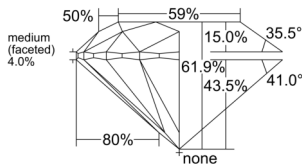

GIA®

FACSIMILE

GIA REPORT 5232783216

Verify this report at GIA.edu

GIA NATURAL DIAMOND DOSSIER®

November 14, 2025
GIA Report Number 5232783216
Shape and Cutting Style ..... Round Brilliant
Measurements ..... 4.42 - 4.46 x 2.75 mm

GRADING RESULTS

Carat Weight ..... 0.33 carat
Color Grade ..... D
Clarity Grade ..... Flawless
Cut Grade ..... Excellent

ADDITIONAL GRADING INFORMATION

Polish ..... Excellent
Symmetry ..... Excellent
Fluorescence ..... None
Clarity Characteristics ..... None
Inscription(s): GIA 5232783216

PROPORTIONS

Profile to actual proportions

GRADING SCALES

GIA COLOR SCALE

COLORED	D
	E
	F
	G
	H
	I
	J
NEAR COLORLESS	K
	L
	M
	N
	O
	P
	Q
	R
	S
	T
	U
	V
	W
	X
	Y
	Z

GIA CLARITY SCALE

FLAWLESS	VERY VERY SLIGHTLY INCLUDED	VS₁	VS₂	SI₁	SI₂	I₁	I₂	I₃			
									VERY SLIGHTLY INCLUDED	SLIGHTLY INCLUDED	INCLUDED

GIA CUT SCALE

EXCELLENT
VERY GOOD
GOOD
FAIR
POOR