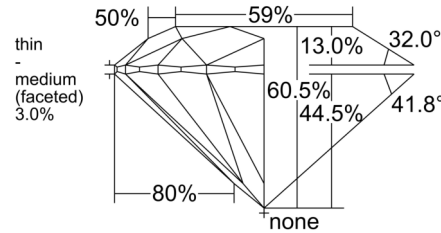

GIA REPORT
5232731441

Verify this report at GIA.edu

FACSIMILE

This is a digital representation of the original GIA Report. This representation might not be accepted in lieu of the original GIA Report in certain circumstances. The original GIA Report includes certain security features which are not reproducible on this facsimile.

GIA NATURAL DIAMOND GRADING REPORT

October 02, 2025
GIA Report Number 5232731441
Shape and Cutting Style ..... Round Brilliant
Measurements ..... 6.50 - 6.53 x 3.94 mm

GRADING RESULTS

Carat Weight ..... 1.00 carat
Color Grade ..... J
Clarity Grade ..... Internally Flawless
Cut Grade ..... Excellent

ADDITIONAL GRADING INFORMATION

Polish ..... Excellent
Symmetry ..... Excellent
Fluorescence ..... Faint
Inscription(s): GIA 5232731441
Comments: Minor details of polish are not shown.

PROPORTIONS

Profile to actual proportions