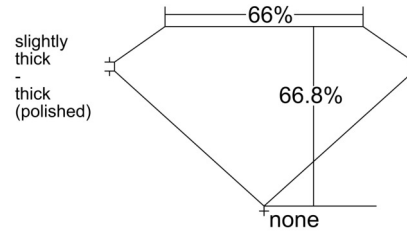

GIA NATURAL DIAMOND GRADING REPORT

September 27, 2025
 GIA Report Number 5232724314
 Shape and Cutting Style Emerald Cut
 Measurements 13.02 x 9.04 x 6.04 mm

GRADING RESULTS

Carat Weight 7.01 carat
 Color Grade D
 Clarity Grade VS2

ADDITIONAL GRADING INFORMATION

Polish Excellent
 Symmetry Excellent
 Fluorescence None
 Inscription(s): GIA 5232724314
Comments: An additional pinpoint is not shown.

PROPORTIONS

Profile not to actual proportions

CLARITY CHARACTERISTICS

KEY TO SYMBOLS*

- Feather
- Crystal
- Needle
- Pinpoint

* Red symbols denote internal characteristics (inclusions). Green or black symbols denote external characteristics (blemishes). Diagram is an approximate representation of the diamond, and symbols shown indicate type, position, and approximate size of clarity characteristics. All clarity characteristics may not be shown. Details of finish are not shown.